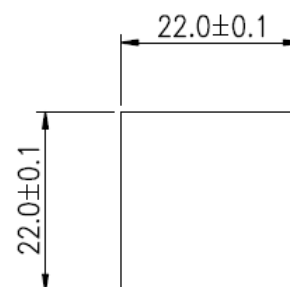

CY-5632 (96 x 96 RGB) OLED BUTTON SWITCH

☆ DISPLAY SPECIFICATIONS

- Display Type: OLED
- Display Mode: Passive Matrix
- Display Color : 65,536 Colors
- Drive Duty: 1/96 Duty
- Diagonal Size: 1.1"
- Number of Pixels : 96(RGB) x 96
- Active Area: 19.8 x 19.8 mm
- Interface: Parallel, SPI
- Power Supply Voltage: 2.4V ~ 3.3V

★ MECHANICAL DIMENSIONS

- Dimension: 49.30 x 49.30 (mm)
- Lens Size: 35.50 x 35.50 (mm)
- Window Size: 21.65 x 21.65 (mm)

MOUNTING HOLE
Panel thick: 1.5