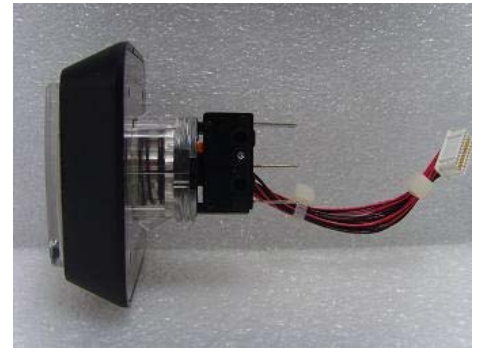

CY-5632 (96 x 96 RGB) OLED BUTTON SWITCH

☆ DISPLAY SPECIFICATIONS

- Display Type: OLED
- Display Mode: Passive Matrix
- Display Color : 65,536 Colors
- Drive Duty: 1/96 Duty
- Diagonal Size: 1.1"
- Number of Pixels : 96(RGB) x 96
- Active Area: 19.8 x 19.8 mm
- Interface: Parallel, SPI
- Power Supply Voltage: 2.4V ~ 3.3V

★ MECHANICAL DIMENSIONS

- Dimension: 49.30 x 49.30 (mm)
- Lens Size: 35.50 x 35.50 (mm)
- Window Size: 21.65 x 21.65 (mm)

MOUNTING HOLE
Panel thick: 1.5