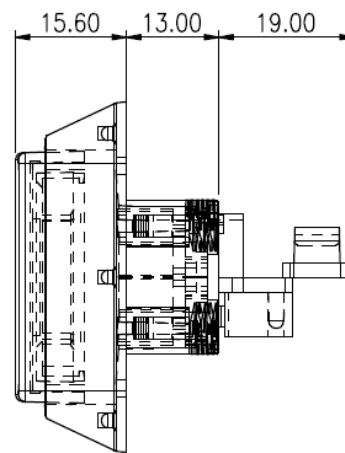

CY-5632 (96 x 96 RGB) OLED BUTTON SWITCH

☆ DISPLAY SPECIFICATIONS

- Display Type: OLED
- Display Mode: Passive Matrix
- Display Color : 65,536 Colors
- Drive Duty: 1/96 Duty
- Diagonal Size: 1.1"
- Number of Pixels : 96(RGB) x 96
- Active Area: 19.8 x 19.8 mm
- Interface: Parallel, SPI
- Power Supply Voltage: 2.4V ~ 3.3V

★ MECHANICAL DIMENSIONS

- Dimension: 49.30 x 49.30 (mm)
- Lens Size: 35.50 x 35.50 (mm)
- Window Size: 21.65 x 21.65 (mm)

MOUNTING HOLE
Panel thick: 1.5