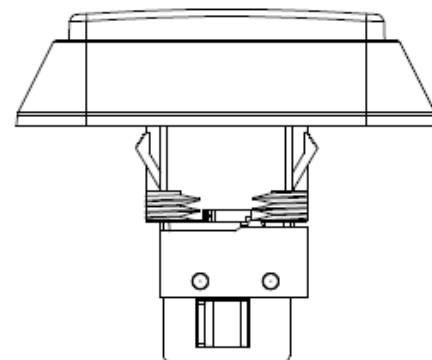

CY-5632 (96 x 96 RGB) OLED BUTTON SWITCH

☆ DISPLAY SPECIFICATIONS

- Display Type: OLED
- Display Mode: Passive Matrix
- Display Color : 65,536 Colors
- Drive Duty: 1/96 Duty
- Diagonal Size: 1.1"
- Number of Pixels : 96(RGB) x 96
- Active Area: 19.8 x 19.8 mm
- Interface: Parallel, SPI
- Power Supply Voltage: 2.4V ~ 3.3V

★ MECHANICAL DIMENSIONS

- Dimension: 49.30 x 49.30 (mm)
- Lens Size: 35.50 x 35.50 (mm)
- Window Size: 21.65 x 21.65 (mm)

MOUNTING HOLE
Panel thick: 1.5