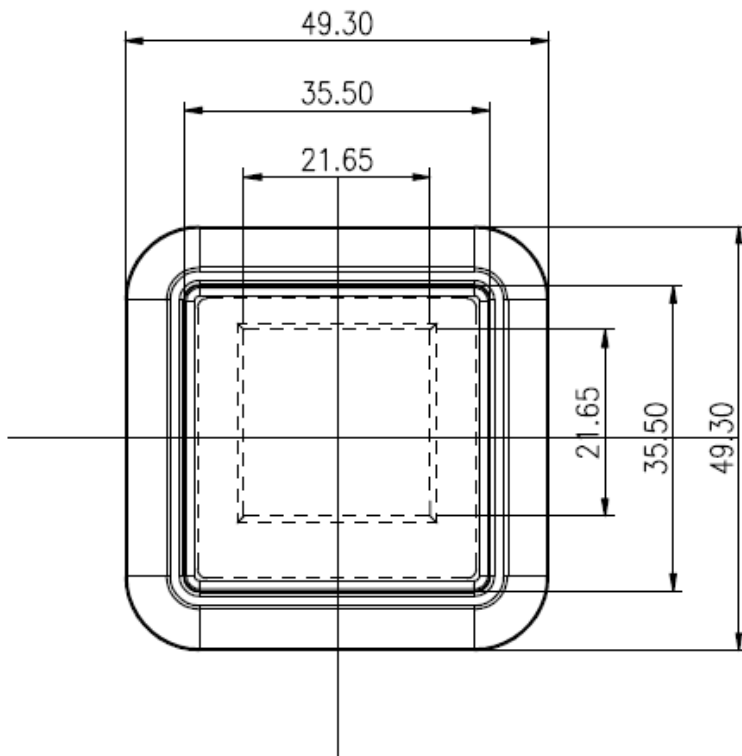

CY-5632 (96 x 96 RGB) OLED BUTTON SWITCH

☆ DISPLAY SPECIFICATIONS

- Display Type: OLED
- Display Mode: Passive Matrix
- Display Color : 65,536 Colors
- Drive Duty: 1/96 Duty
- Diagonal Size: 1.1"
- Number of Pixels : 96(RGB) x 96
- Active Area: 19.8 x 19.8 mm
- Interface: Parallel, SPI
- Power Supply Voltage: 2.4V ~ 3.3V

★ MECHANICAL DIMENSIONS

- Dimension: 49.30 x 49.30 (mm)
- Lens Size: 35.50 x 35.50 (mm)
- Window Size: 21.65 x 21.65 (mm)

MOUNTING HOLE
Panel thick: 1.5