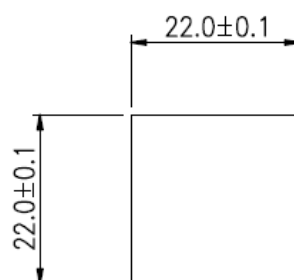

CY-5633 (96 x 96 RGB) OLED BUTTON SWITCH

☆ DISPLAY SPECIFICATIONS

- Display Type: OLED
- Display Mode: Passive Matrix
- Display Color : 65,536 Colors
- Drive Duty: 1/96 Duty
- Diagonal Size: 1.1"
- Number of Pixels : 96(RGB) x 96
- Active Area: 19.8 x 19.8 mm
- Interface: Parallel, SPI
- Power Supply Voltage: 2.4V ~ 3.3V

★ MECHANICAL DIMENSIONS

- Dimension: 50.00 x 56.00 (mm)
- Lens Size: 35.50 x 35.50 (mm)
- Window Size: 21.65 x 21.65 (mm)

MOUNTING HOLE
Panel thick: 1.0~2.0