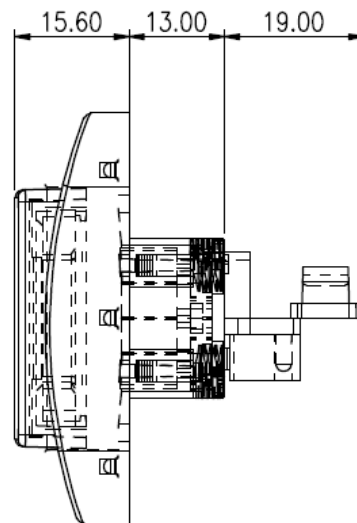

CY-5633 (96 x 96 RGB) OLED BUTTON SWITCH

☆ DISPLAY SPECIFICATIONS

- Display Type: OLED
- Display Mode: Passive Matrix
- Display Color : 65,536 Colors
- Drive Duty: 1/96 Duty
- Diagonal Size: 1.1"
- Number of Pixels : 96(RGB) x 96
- Active Area: 19.8 x 19.8 mm
- Interface: Parallel, SPI
- Power Supply Voltage: 2.4V ~ 3.3V

★ MECHANICAL DIMENSIONS

- Dimension: 50.00 x 56.00 (mm)
- Lens Size: 35.50 x 35.50 (mm)
- Window Size: 21.65 x 21.65 (mm)

MOUNTING HOLE
Panel thick: 1.0~2.0