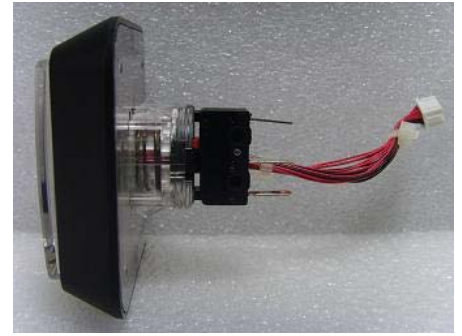

CY-5652 (128 x 128 RGB) OLED BUTTON SWITCH

☆ DISPLAY SPECIFICATIONS

- Display Type: OLED
- Display Mode: Passive Matrix
- Display Color : 262,144 Colors
- Drive Duty: 1/128 Duty
- Diagonal Size: 1.5"
- Number of Pixels : 128(RGB) x 128
- Active Area: 26.8 x 26.8 (mm)
- Interface: Parallel, SPI
- Power Supply Voltage: 2.4V ~ 3.5V

★ MECHANICAL DIMENSIONS

- Dimension: 56.50 x 56.50 (mm)
- Lens Size: 42.70 x 42.70 (mm)
- Window Size: 28.80 x 28.80 (mm)

MOUNTING HOLE
Panel thick: 1.0~2.0