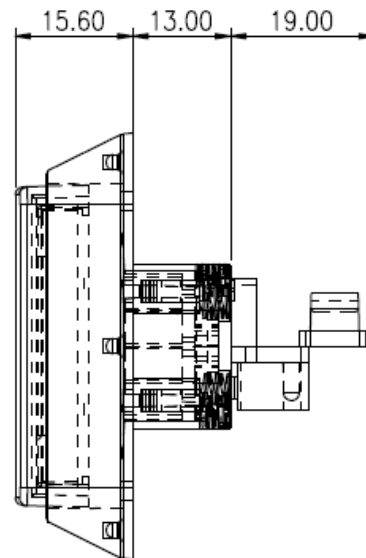

CY-5652 (128 x 128 RGB) OLED BUTTON SWITCH

☆ DISPLAY SPECIFICATIONS

- Display Type: OLED
- Display Mode: Passive Matrix
- Display Color : 262,144 Colors
- Drive Duty: 1/128 Duty
- Diagonal Size: 1.5"
- Number of Pixels : 128(RGB) x 128
- Active Area: 26.8 x 26.8 (mm)
- Interface: Parallel, SPI
- Power Supply Voltage: 2.4V ~ 3.5V

★ MECHANICAL DIMENSIONS

- Dimension: 56.50 x 56.50 (mm)
- Lens Size: 42.70 x 42.70 (mm)
- Window Size: 28.80 x 28.80 (mm)

MOUNTING HOLE
Panel thick: 1.0~2.0