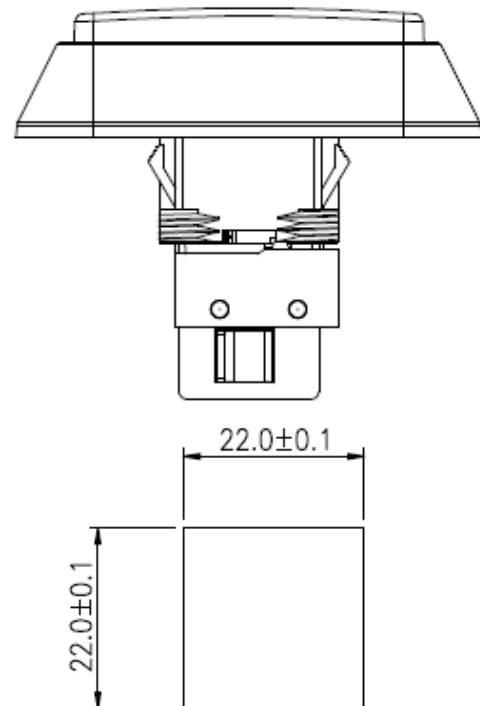

CY-5652 (128 x 128 RGB) OLED BUTTON SWITCH

☆ DISPLAY SPECIFICATIONS

- Display Type: OLED
- Display Mode: Passive Matrix
- Display Color : 262,144 Colors
- Drive Duty: 1/128 Duty
- Diagonal Size: 1.5"
- Number of Pixels : 128(RGB) x 128
- Active Area: 26.8 x 26.8 (mm)
- Interface: Parallel, SPI
- Power Supply Voltage: 2.4V ~ 3.5V

★ MECHANICAL DIMENSIONS

- Dimension: 56.50 x 56.50 (mm)
- Lens Size: 42.70 x 42.70 (mm)
- Window Size: 28.80 x 28.80 (mm)

MOUNTING HOLE
Panel thick: 1.0~2.0