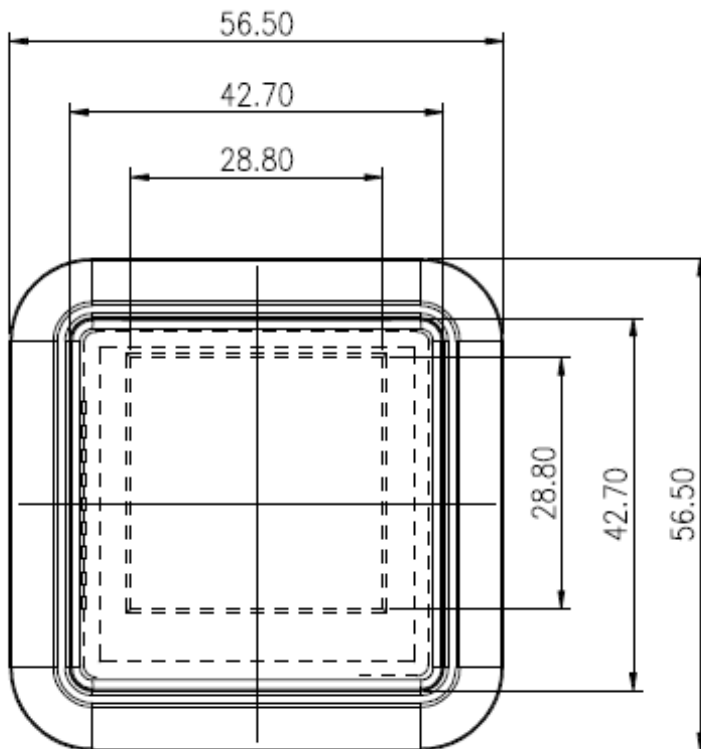

CY-5652 (128 x 128 RGB) OLED BUTTON SWITCH

☆ DISPLAY SPECIFICATIONS

- Display Type: OLED
- Display Mode: Passive Matrix
- Display Color : 262,144 Colors
- Drive Duty: 1/128 Duty
- Diagonal Size: 1.5"
- Number of Pixels : 128(RGB) x 128
- Active Area: 26.8 x 26.8 (mm)
- Interface: Parallel, SPI
- Power Supply Voltage: 2.4V ~ 3.5V

★ MECHANICAL DIMENSIONS

- Dimension: 56.50 x 56.50 (mm)
- Lens Size: 42.70 x 42.70 (mm)
- Window Size: 28.80 x 28.80 (mm)

MOUNTING HOLE
Panel thick: 1.0~2.0