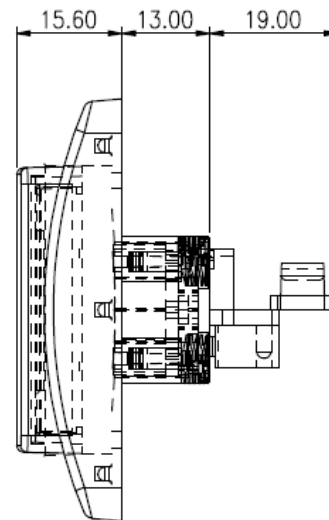

CY-5653 (128 x 128 RGB) OLED BUTTON SWITCH

☆ DISPLAY SPECIFICATIONS

- Display Type: OLED
- Display Mode: Passive Matrix
- Display Color : 262,144 Colors
- Drive Duty: 1/128 Duty
- Diagonal Size: 1.5"
- Number of Pixels : 128(RGB) x 128
- Active Area: 26.8 x 26.8 (mm)
- Interface: Parallel, SPI
- Power Supply Voltage: 2.4V ~ 3.5V

★ MECHANICAL DIMENSIONS

- Dimension: 56.50 x 62.74 (mm)
- Lens Size: 42.70 x 42.70 (mm)
- Window Size: 28.80 x 28.80 (mm)

MOUNTING HOLE
Panel thick: 1.0~2.0