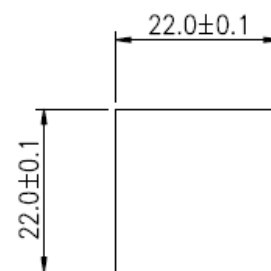

CY-5653 (128 x 128 RGB) OLED BUTTON SWITCH

☆ DISPLAY SPECIFICATIONS

- Display Type: OLED
- Display Mode: Passive Matrix
- Display Color : 262,144 Colors
- Drive Duty: 1/128 Duty
- Diagonal Size: 1.5"
- Number of Pixels : 128(RGB) x 128
- Active Area: 26.8 x 26.8 (mm)
- Interface: Parallel, SPI
- Power Supply Voltage: 2.4V ~ 3.5V

★ MECHANICAL DIMENSIONS

- Dimension: 56.50 x 62.74 (mm)
- Lens Size: 42.70 x 42.70 (mm)
- Window Size: 28.80 x 28.80 (mm)

MOUNTING HOLE
Panel thick: 1.0~2.0