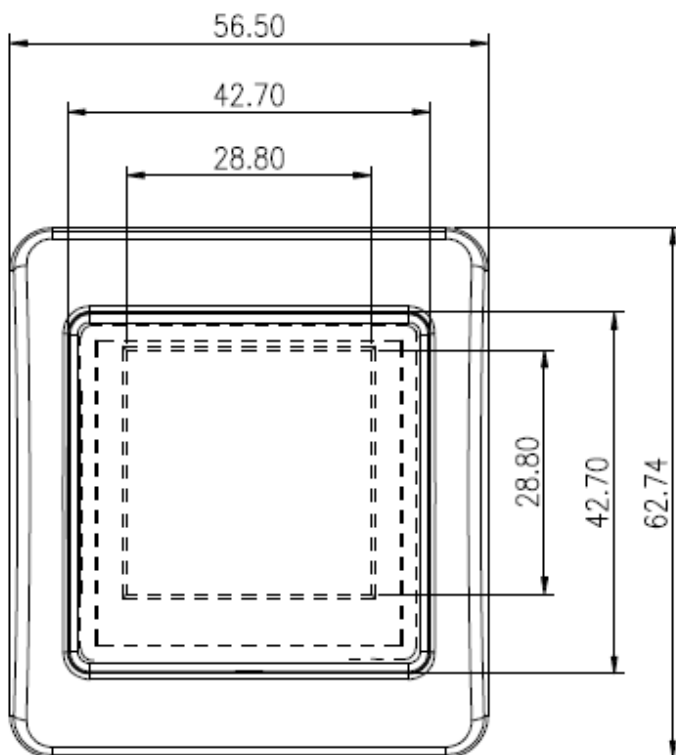

CY-5653 (128 x 128 RGB) OLED BUTTON SWITCH

☆ DISPLAY SPECIFICATIONS

- Display Type: OLED
- Display Mode: Passive Matrix
- Display Color : 262,144 Colors
- Drive Duty: 1/128 Duty
- Diagonal Size: 1.5"
- Number of Pixels : 128(RGB) x 128
- Active Area: 26.8 x 26.8 (mm)
- Interface: Parallel, SPI
- Power Supply Voltage: 2.4V ~ 3.5V

★ MECHANICAL DIMENSIONS

- Dimension: 56.50 x 62.74 (mm)
- Lens Size: 42.70 x 42.70 (mm)
- Window Size: 28.80 x 28.80 (mm)

MOUNTING HOLE
Panel thick: 1.0~2.0